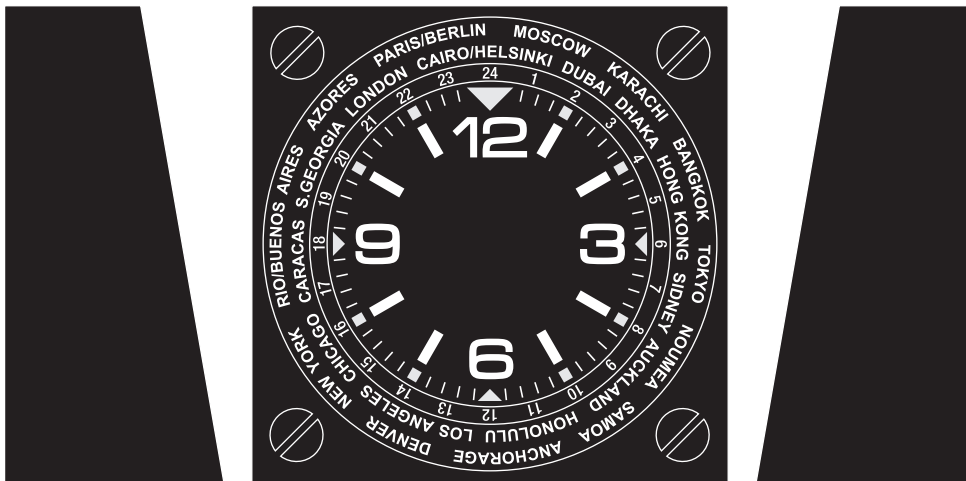

WORLD TIME CLOCK REEVES-TONBRIDGE (51509)

ca. 60 x 15 mm

PAD PRINT

WORLD TIME CLOCK REEVES-TONBRIDGE (51509)

Gravurplättchen, engraving plate